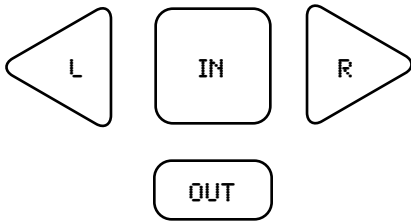

My Files

- Software Files
- NXT Files
- Sound Files
 - SAME FOR ALL ABOVE
 - Run
 - Send
 - Delete

NXT Program

- Setup Instructions
- Programming UI

View

- Sound dB
- Sound dBA
- Reflected Light
- Ambient Light
- Light Sensor*
- Temperature °C*
- Temperature °F*
- Rotation*
- Motor Rotations
- Motor Degrees
- Touch
- Ultrasonic Inch
- Ultrasonic cm
 - SAME FOR ALL ABOVE
 - Port 1
 - Port 2
 - Port 3
 - Port 4

Bluetooth

- My Contacts
 - Select
- Connections
 - 0 1 2 3
- Visibility
 - Visible
 - Invisible
- On/Off
 - On
 - Off
- Search

Settings

- Volume
 - Volume UI
- Sleep
 - Sleep UI
- NXT Version
 - Version Info
- Delete Files
 - Software Files
 - NXT Files
 - Sound Files
 - Try Me Files

Try Me

- Try Me Programs

NXT Navigation Map

*indicates a legacy sensor